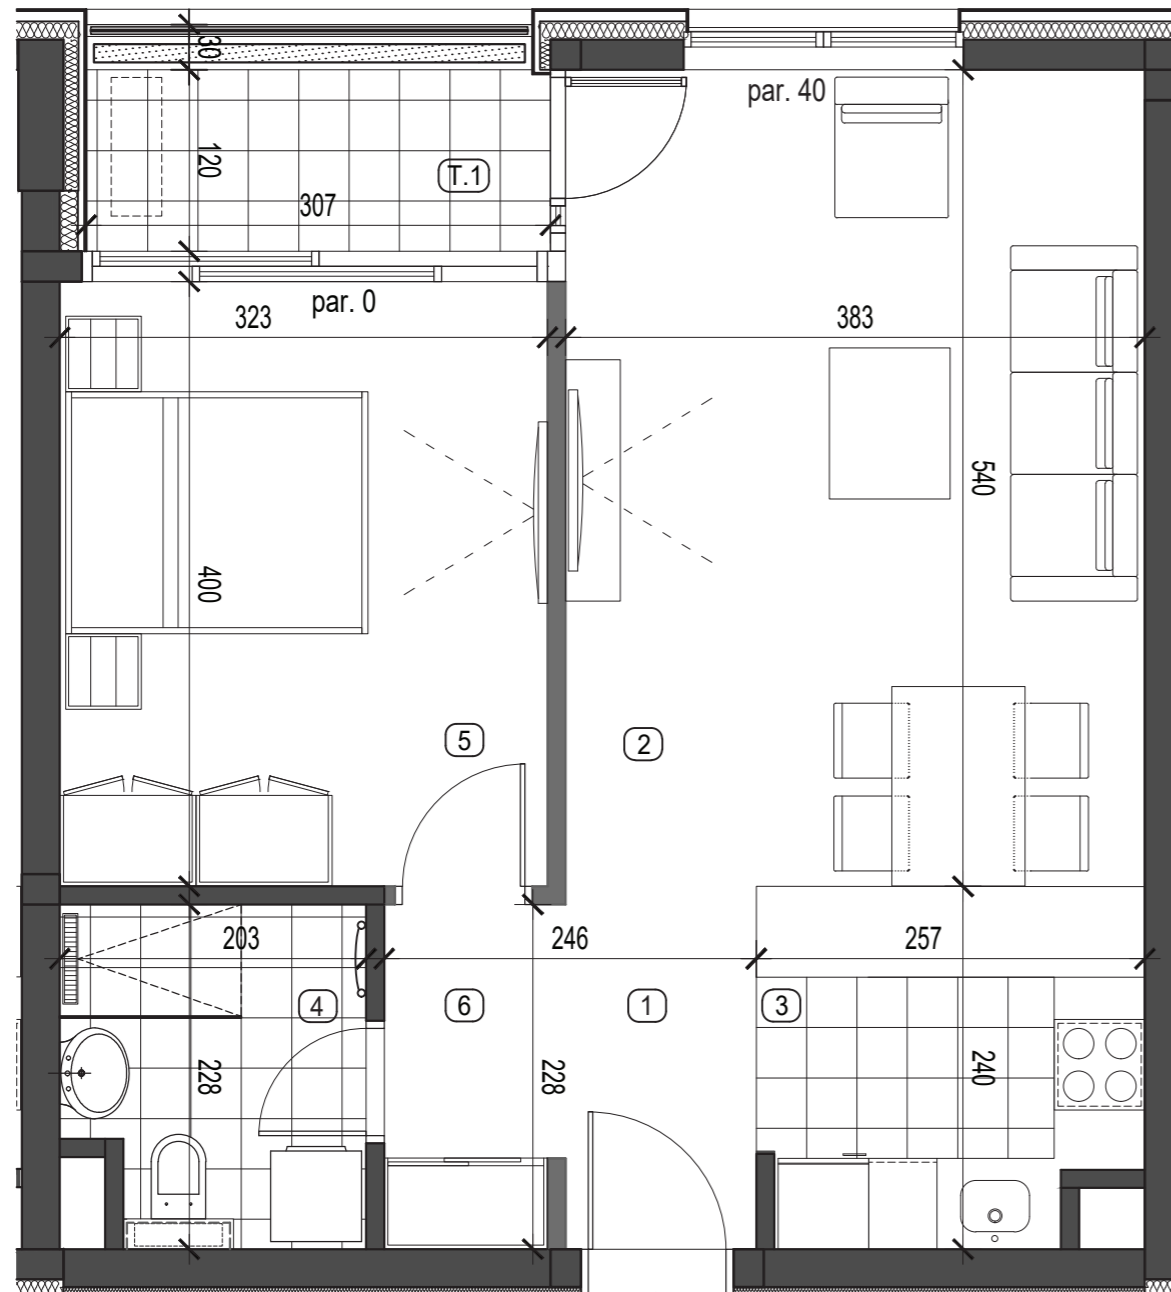

Leptetra 

DVOSOBAN STAN

ONE - BEDROOM APARTMENT

PROSTORIJE / PREMISES

1 ULAZ / Entrance	3.02m ²
2 DNEVNA SOBA SA TRPEZARIJOM Living room with dining area	20.68m ²
3 KUHINJA / Kitchen	5.80m ²
4 KUPATILO / Bathroom	4.16m ²
5 SPAVAĆA SOBA / Bedroom	12.90m ²
6 HODNIK / Corridor	2.66m ²

NETO STAN BEZ TERASE 49.22m²
NET APARTMENT WITHOUT TERRACE

T1 TERASA / Terrace 3.68m²

stan / apartment **2.70**
sprat / floor **VIII**

UKUPNO STAN / TOTAL NET AREA 52.90m²