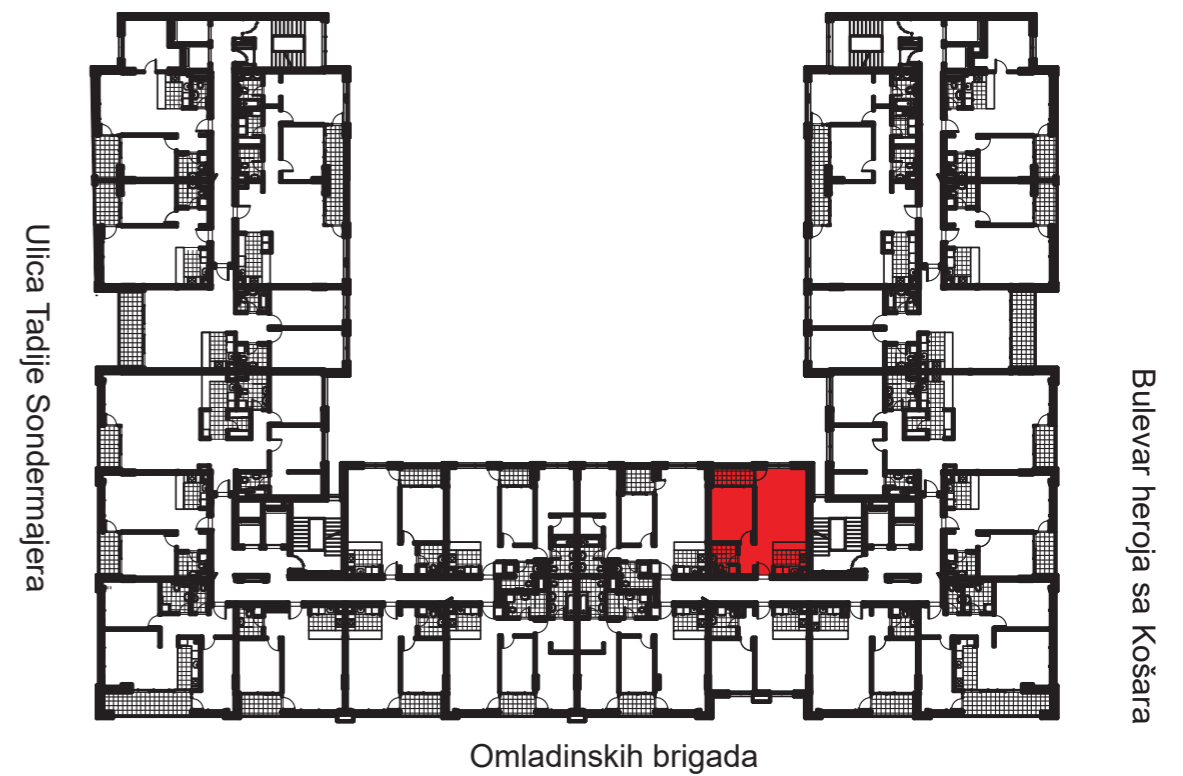

Leptetra 

DVOSOBAN STAN

ONE - BEDROOM APARTMENT

PROSTORIJE / PREMISES

1 ULAZ / Entrance	3.02m ²
2 DNEVNA SOBA SA TRPEZARIJOM Living room with dining area	20.68m ²
3 KUHINJA / Kitchen	5.80m ²
4 KUPATILO / Bathroom	4.16m ²
5 SPAVAĆA SOBA / Bedroom	12.90m ²
6 HODNIK / Corridor	2.66m ²

NETO STAN BEZ TERASE 49.22m²
NET APARTMENT WITHOUT TERRACE

T1 TERASA / Terrace 3.68m²

stan / apartment **2.70**
sprat / floor **VIII**

UKUPNO STAN / TOTAL NET AREA 52.90m²